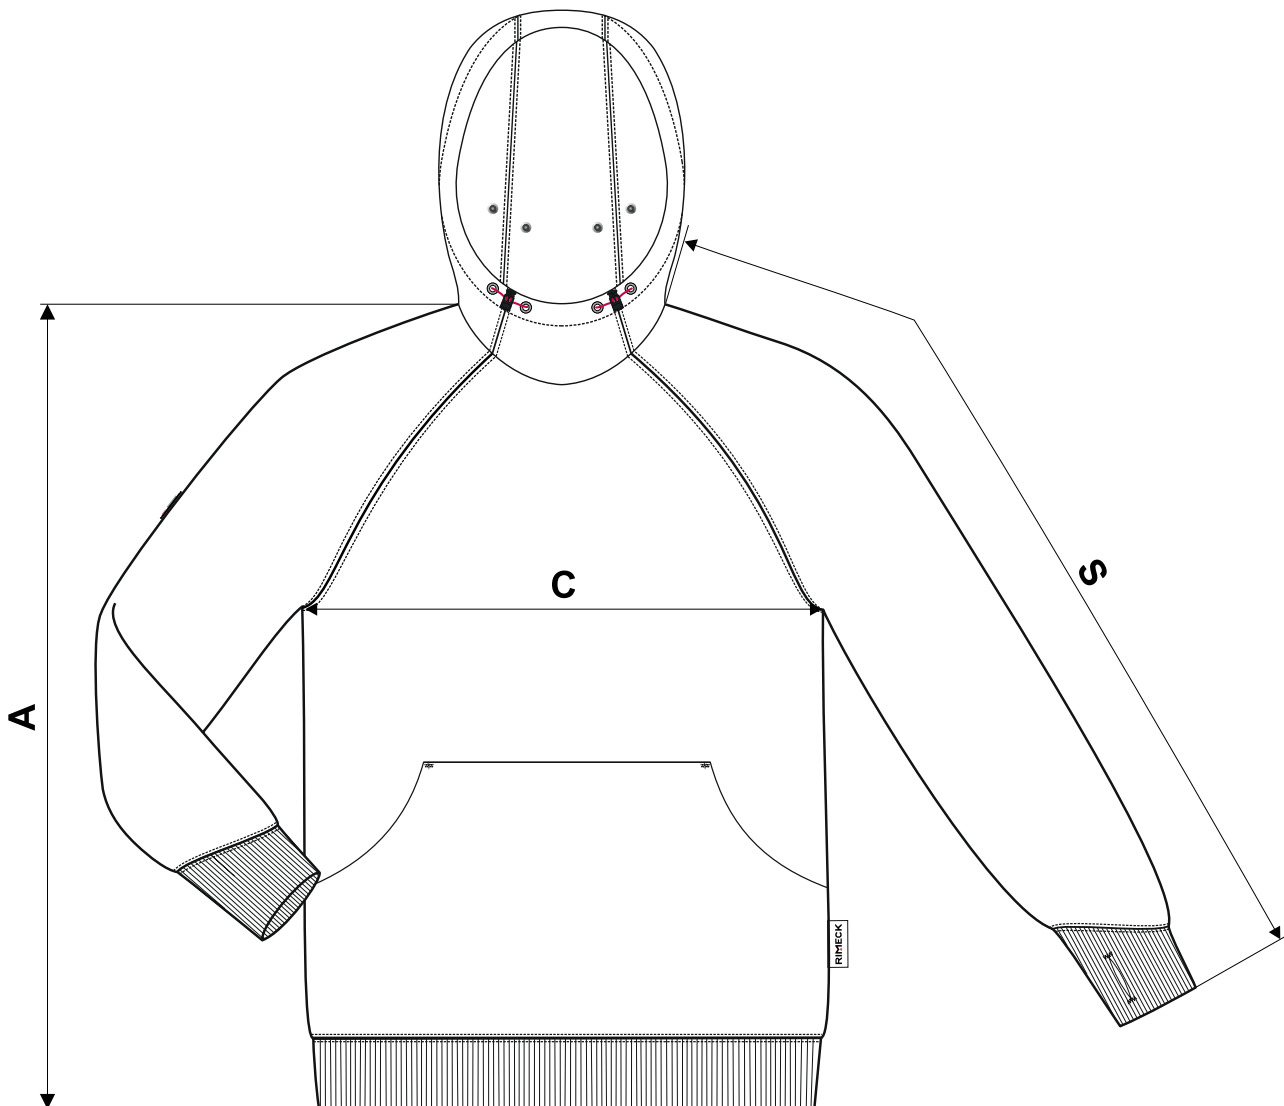

# ▶ VERTEX HOODIE

W43

♂ Sweatshirt

size [cm]	M	L	XL	2XL	3XL	4XL
A	71	73	75	77	79	81
C	56	60	64	69	75	81
H	82	83,5	85	86,5	88	89,5

All size specifications listed are in cm. Accepted tolerance of up to +/- 5%.