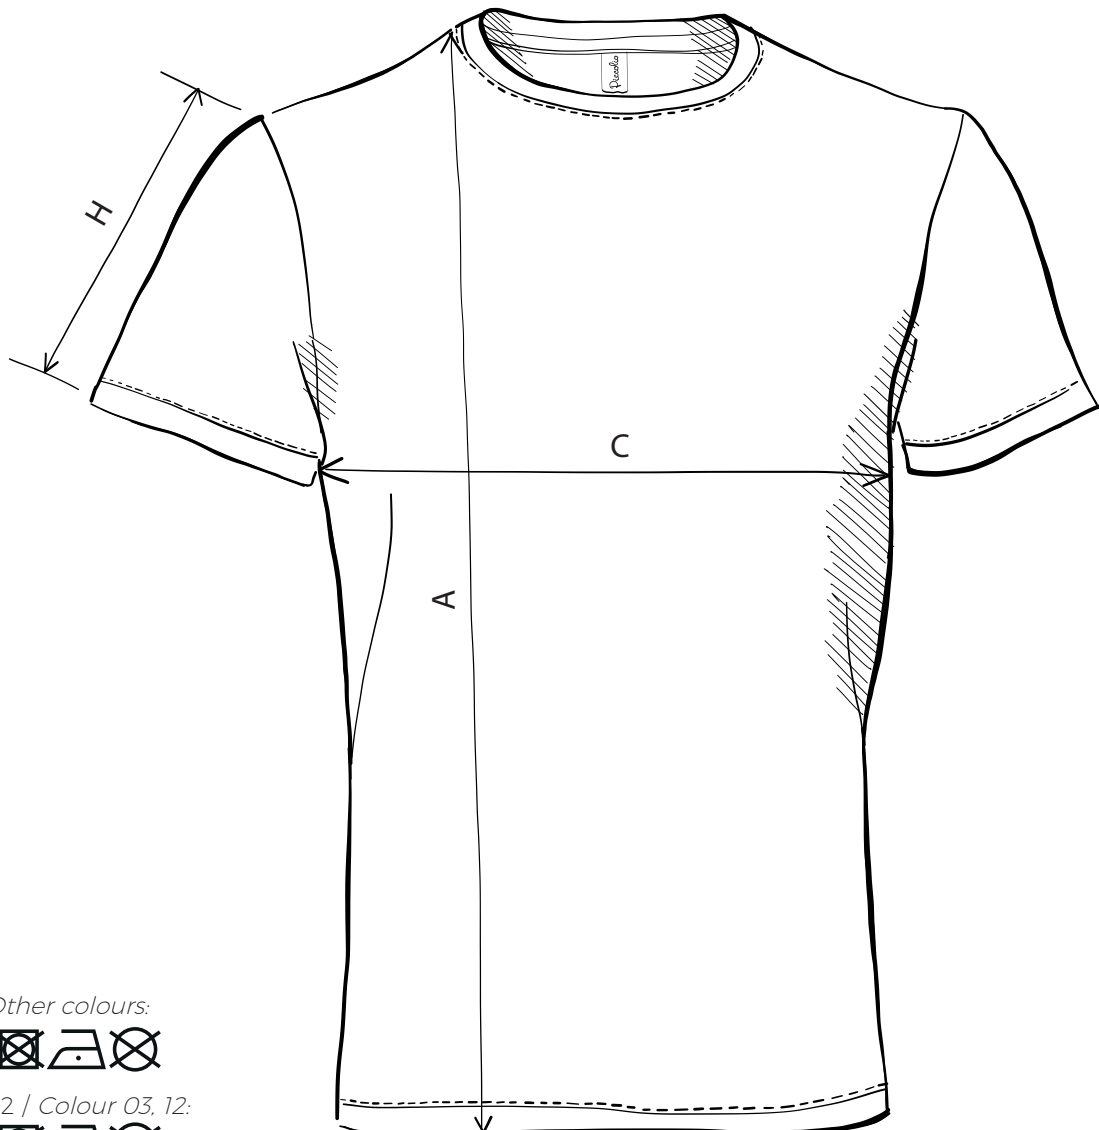

Unisex T-shirt PAINT^{P73}

size [cm]	XS	S	M	L	XL	2XL	3XL	4XL
A	64	66	70	74	76	78	82	86
C	44	48	52	55	58	61	65	69
H	20	21	22	23	24	25	26	27

All size specifications listed are in cm. Accepted tolerance of up to + / - 7%.