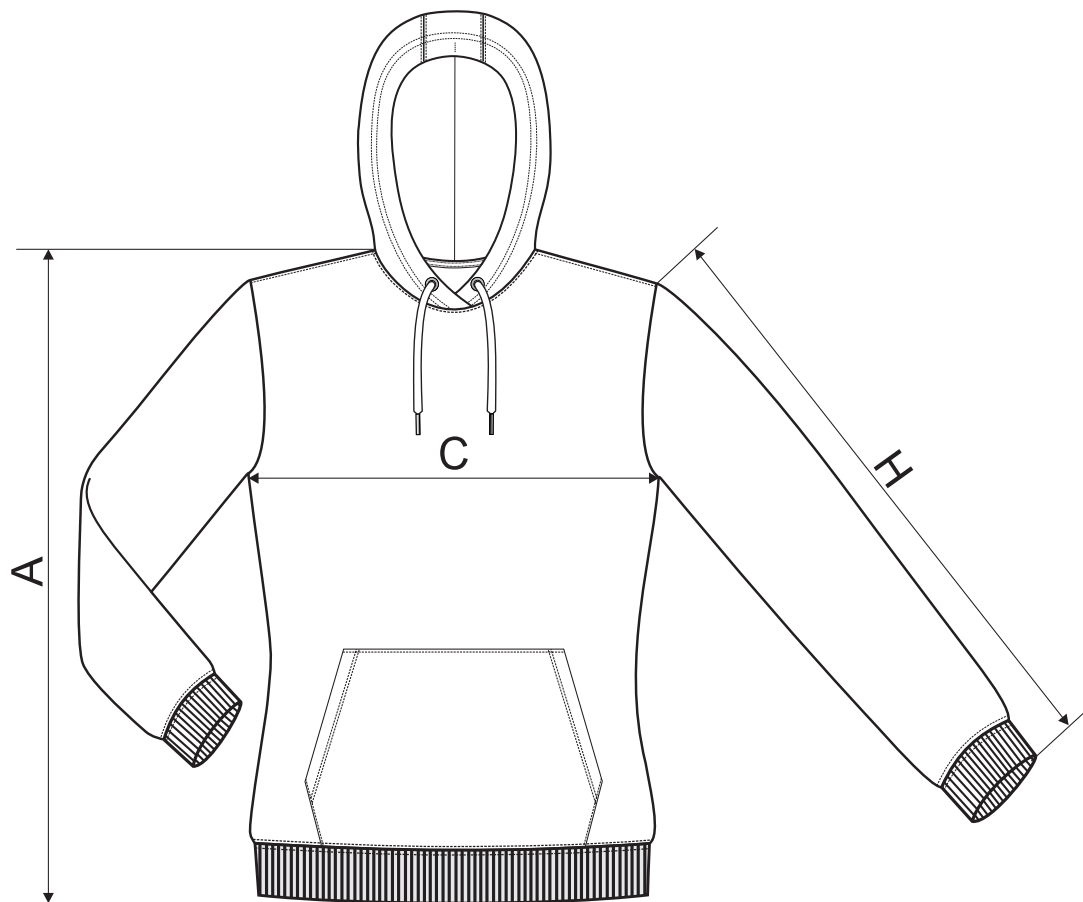

F14 Cape Free ♀

SIZE SPECIFICATION[cm]

size	S	M	L	XL	2XL
A	65	67	69	71	73
C	49	53	57	63	69
H	62	63	64	65	66

All size specifications listed are in cm. Accepted tolerance of up to ± 5%.

STANDARD
100
PG020 153249
OETI