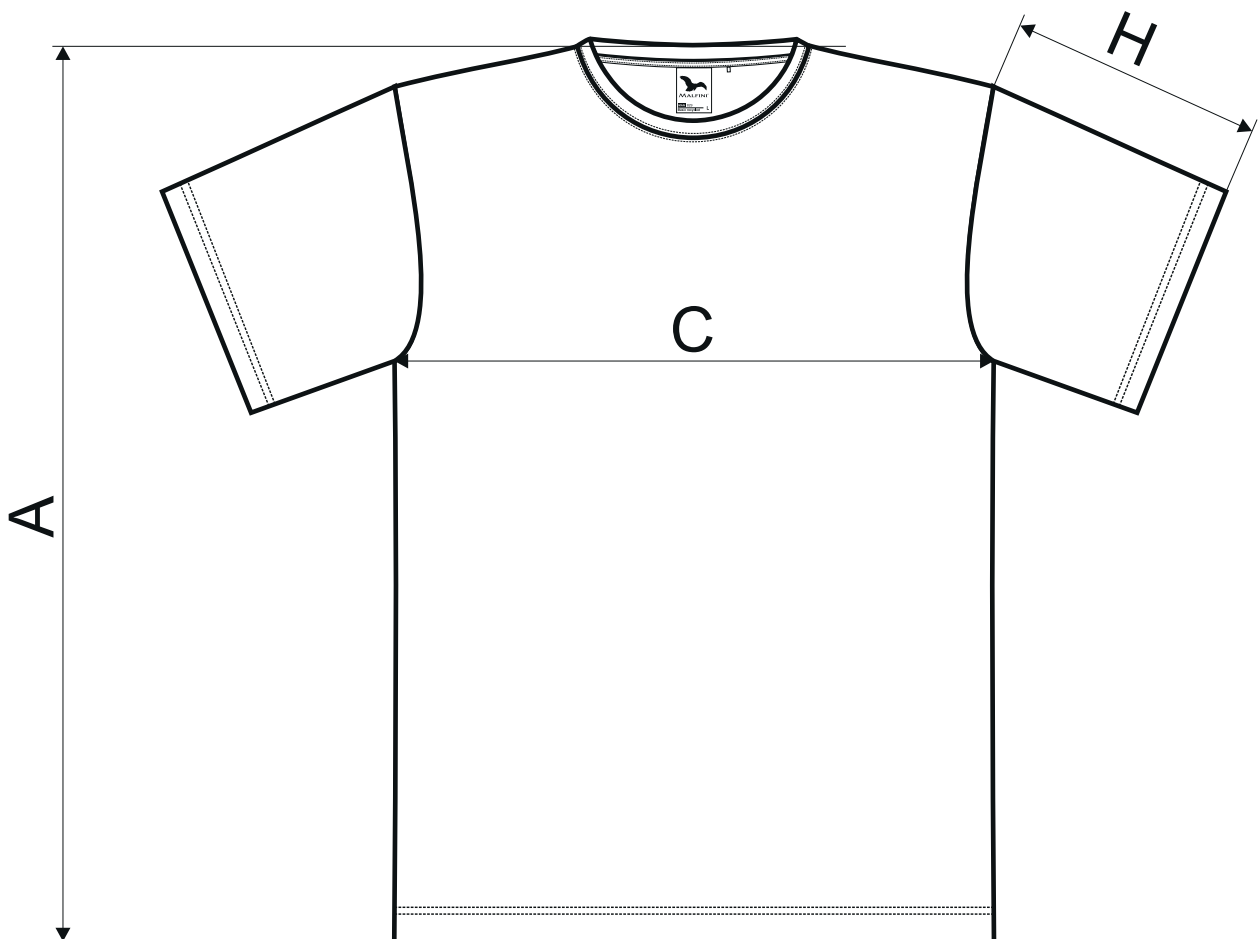

829 Basic Recycled

SIZE SPECIFICATION[cm]

size	XS	S	M	L	XL	2XL	3XL	4XL	5XL
A	68	70	72	74	76	78	81	84	87
C	43	47	51	55	59	64	70	76	82
H	18,5	19,5	20,5	21,5	22,5	23,5	24,5	25,5	26,5

All size specifications listed are in cm. Accepted tolerance of up to $\pm 5\%$.