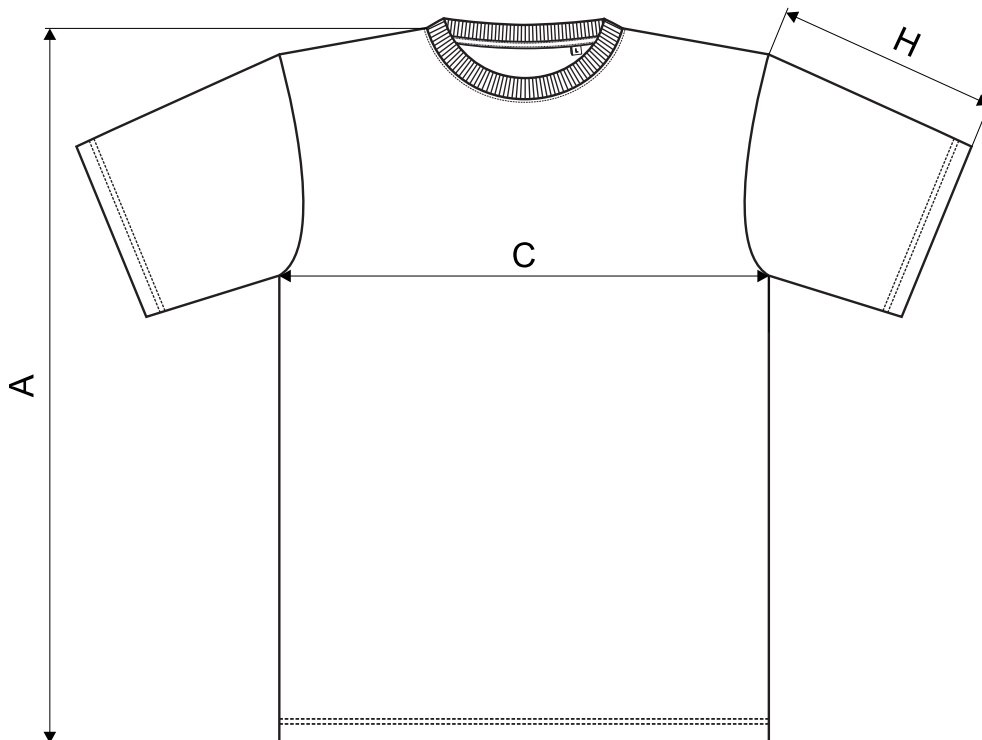

812 Stage

SIZE SPECIFICATION[cm]

size	XS	S	M	L	XL	2XL	3XL
A	71	73	75	77	79	81	84
C	51	55	59	63	67	73	79
H	22.5	23	23.5	24	24.5	25	25,5

All size specifications listed are in cm. Accepted tolerance of up to $\pm 5\%$.