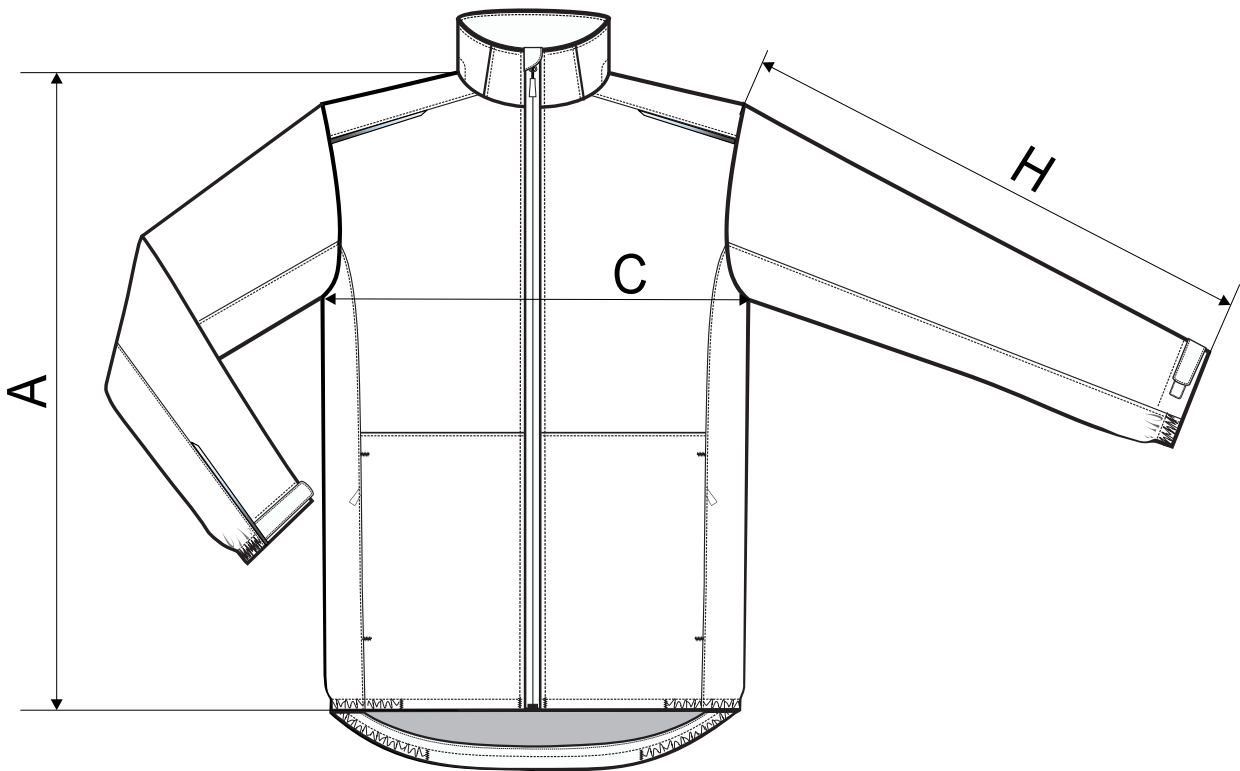

538 Rainbow ♂

SIZE SPECIFICATION [cm]

| size | S | M | L | XL | 2XL | 3XL |
|----------|----|----|----|----|-----|-----|
| A | 68 | 70 | 72 | 74 | 76 | 78 |
| C | 49 | 53 | 57 | 61 | 66 | 72 |
| H | 66 | 67 | 68 | 69 | 70 | 71 |

All size specifications listed are in cm. Accepted tolerance of up to $\pm 5\%$.

STANDARD
100
PG020 153249
OETI