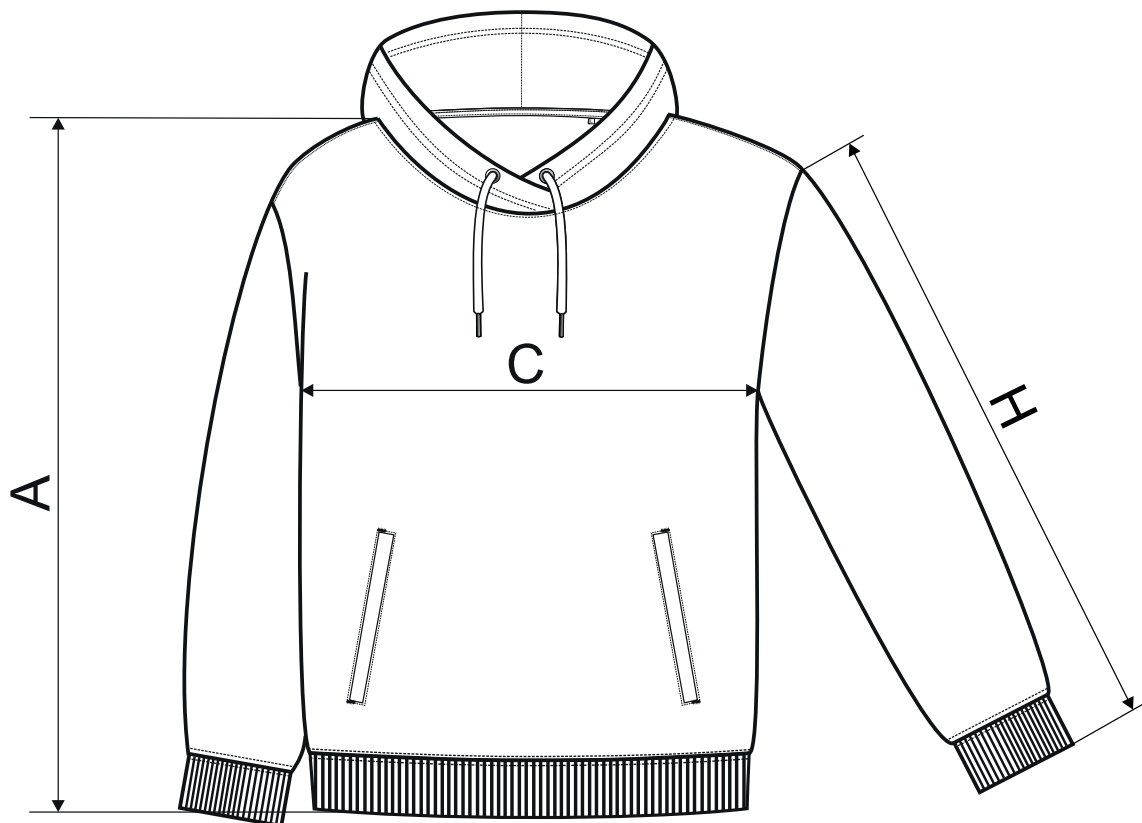

421 Moon ♀

SIZE SPECIFICATION[cm]

size	XS	S	M	L	XL	2XL
A	59	61	63	65	67	69
C	52	56	60	64	68	72
H	50,5	51,5	52,5	53,5	54,5	55,5

All size specifications listed are in cm. Accepted tolerance of up to ± 5%.

STANDARD
100
PG020 153249
OETI