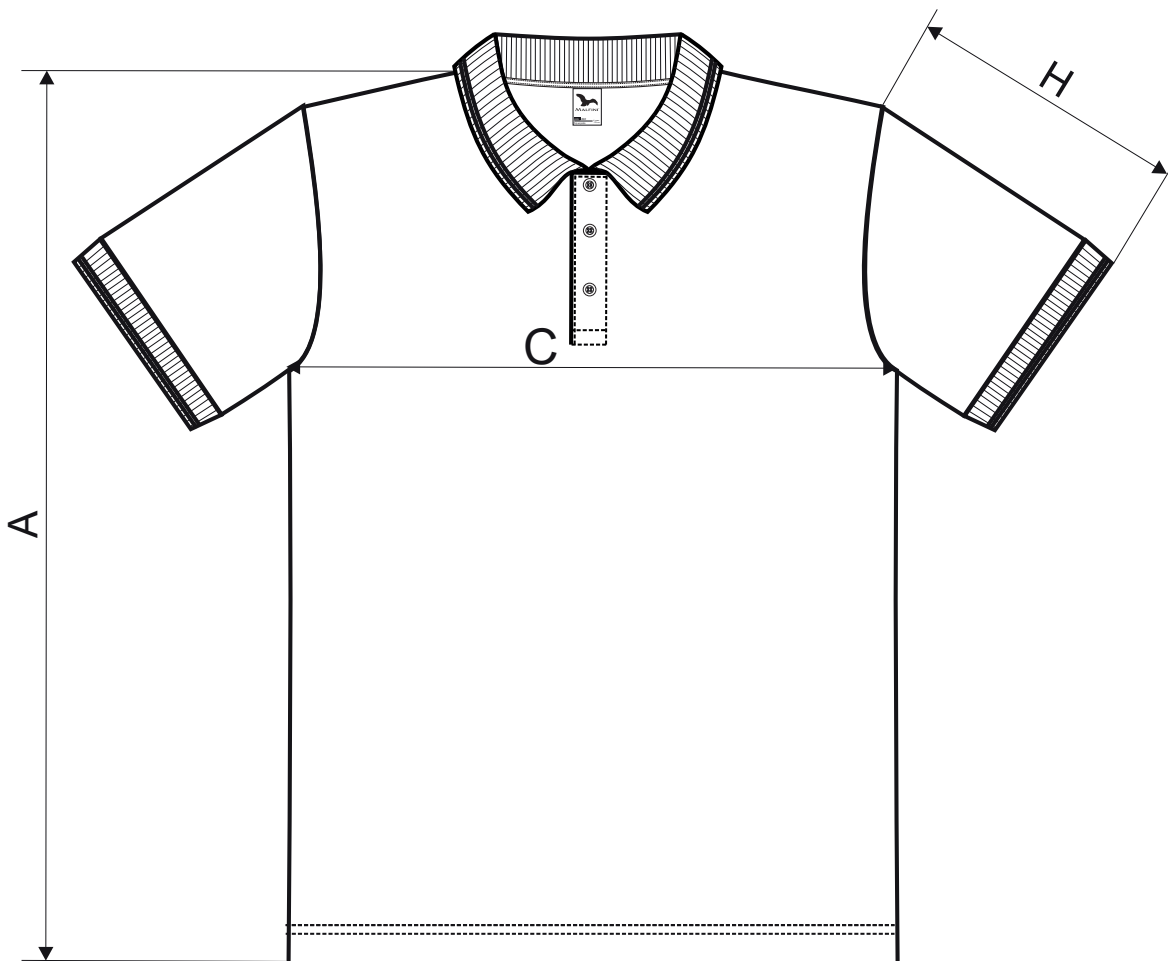

222 Pique Polo

SIZE SPECIFICATION[cm]

| size | 4 | 6 | 8 | 10 | 12 |
|------|----|------|----|------|------|
| A | 43 | 48 | 53 | 58 | 63 |
| C | 30 | 33 | 36 | 40 | 44 |
| H | 11 | 12,5 | 14 | 15,5 | 17,5 |

All size specifications listed are in cm. Accepted tolerance of up to $\pm 5\%$.

STANDARD
100
PG020 153249
OETI

Ostatní / Other colours:

Barva 03 / Colour 03: