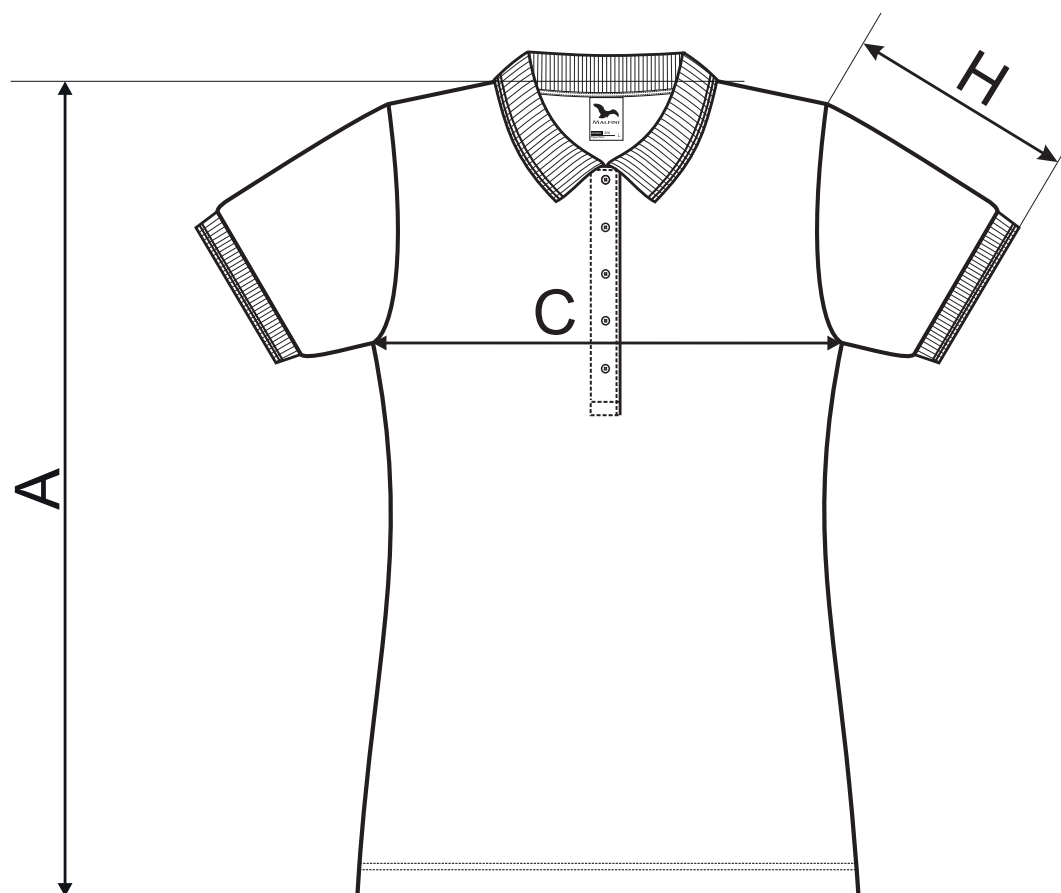

# 210 Pique Polo ♀

## SIZE SPECIFICATION[cm]

size	XS	S	M	L	XL	2XL	3XL
A	62	64	66	68,5	71	73,5	76
C	40	44	48	52	58	64	70
H	19	19,5	19,5	20,5	22	24,5	25,5

All size specifications listed are in cm. Accepted tolerance of up to ± 5%.