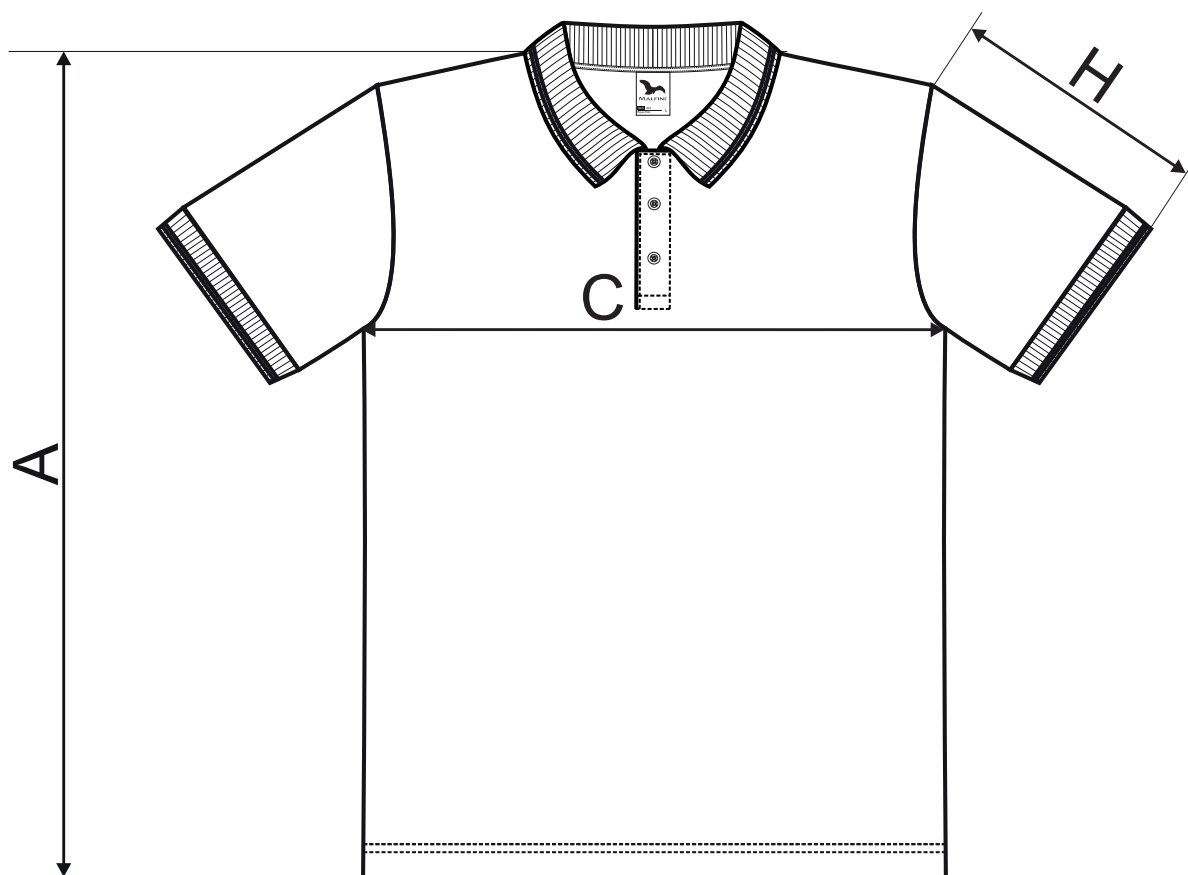

203 Pique Polo ♂

SIZE SPECIFICATION[cm]

size	S	M	L	XL	2XL	3XL	4XL	5XL
A	71	73,5	76	78,5	81	83	85,5	88
C	46	50	54	58	62	68	74	80
H	22	23	24	25	26	27	28	29

All size specifications listed are in cm. Accepted tolerance of up to $\pm 5\%$.