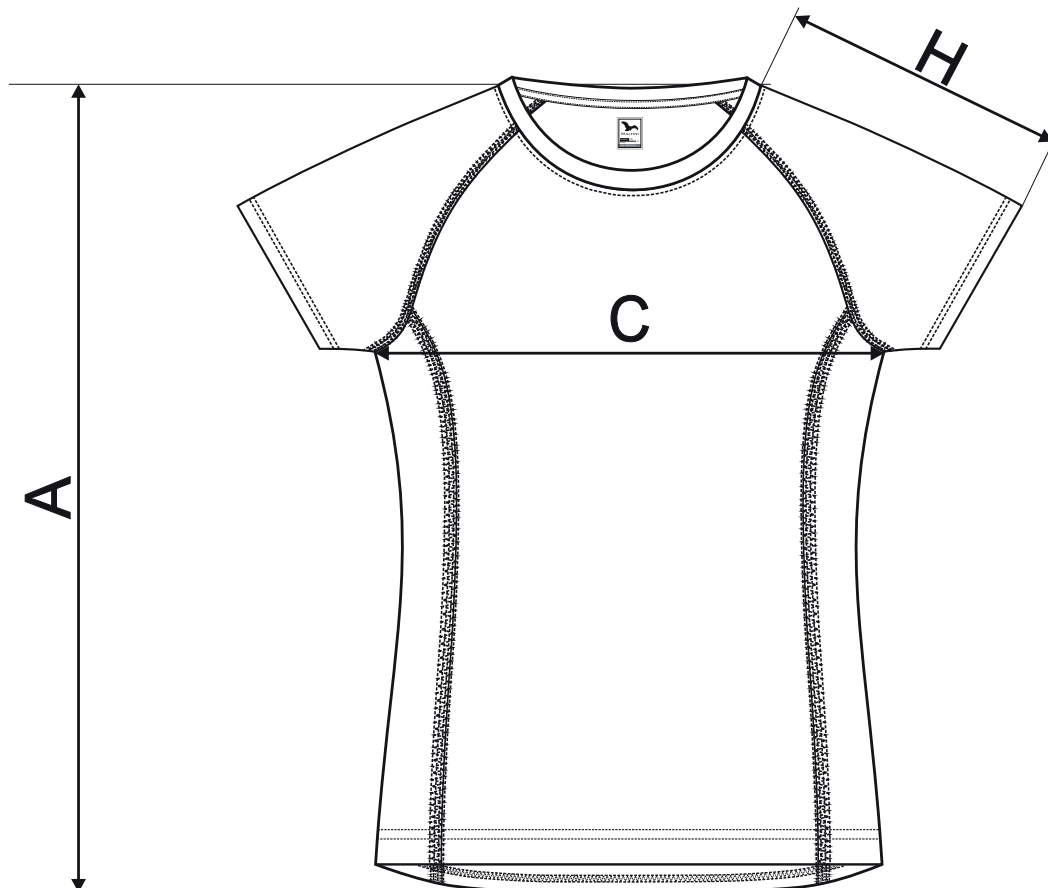

176 Destiny ♀

SIZE SPECIFICATION[cm]

size	XS	S	M	L	XL	2XL
A	61	63	65	67	69	71
C	38	42	46	50	55	61
H	22	23,5	25	26,5	28	29,5

All size specifications listed are in cm. Accepted tolerance of up to $\pm 5\%$.