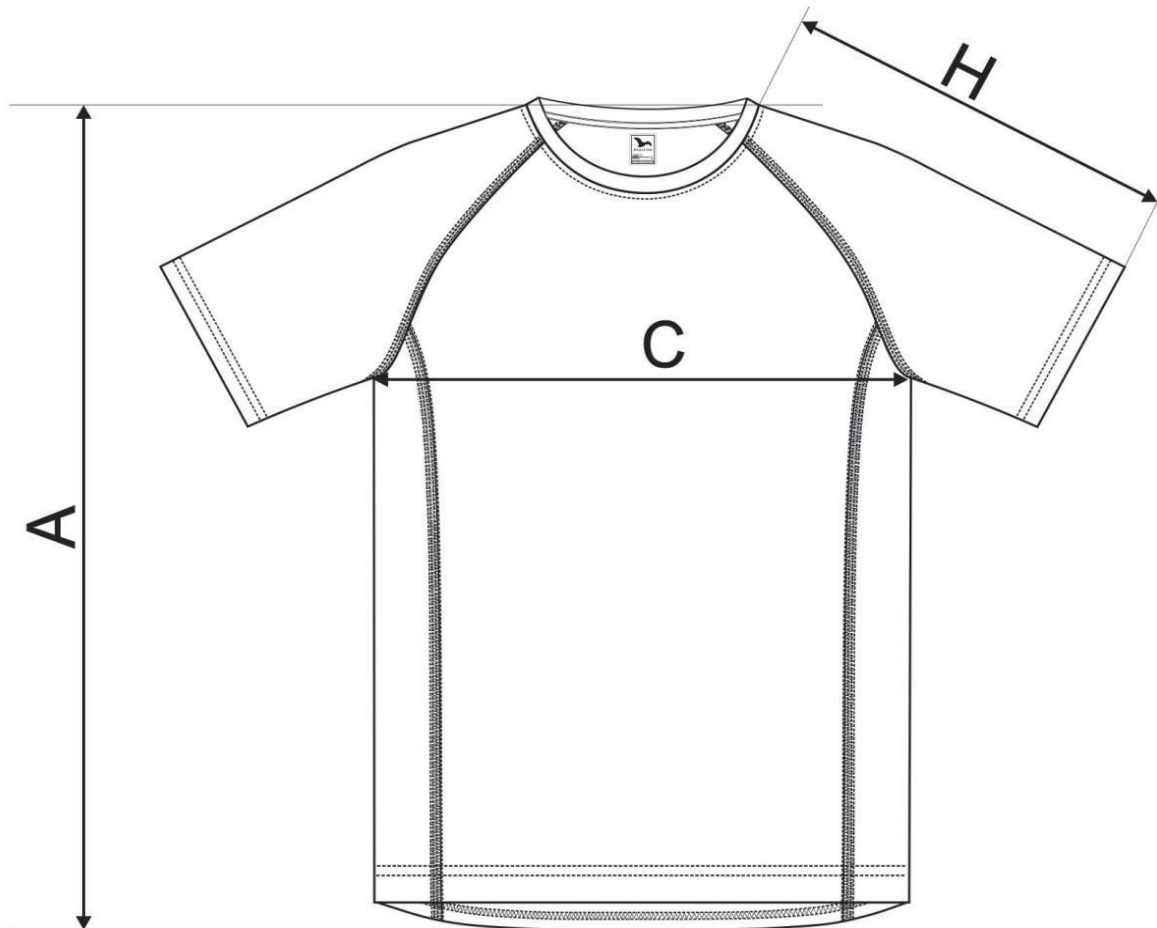

175 Destiny ♂

SIZE SPECIFICATION[cm]

size	S	M	L	XL	2XL	3XL
A	72,5	74,5	76,5	78,5	80,5	82,5
C	46	50	54	58	63	69
H	32	34	36	38	40	42

All size specifications listed are in cm. Accepted tolerance of up to $\pm 5\%$.