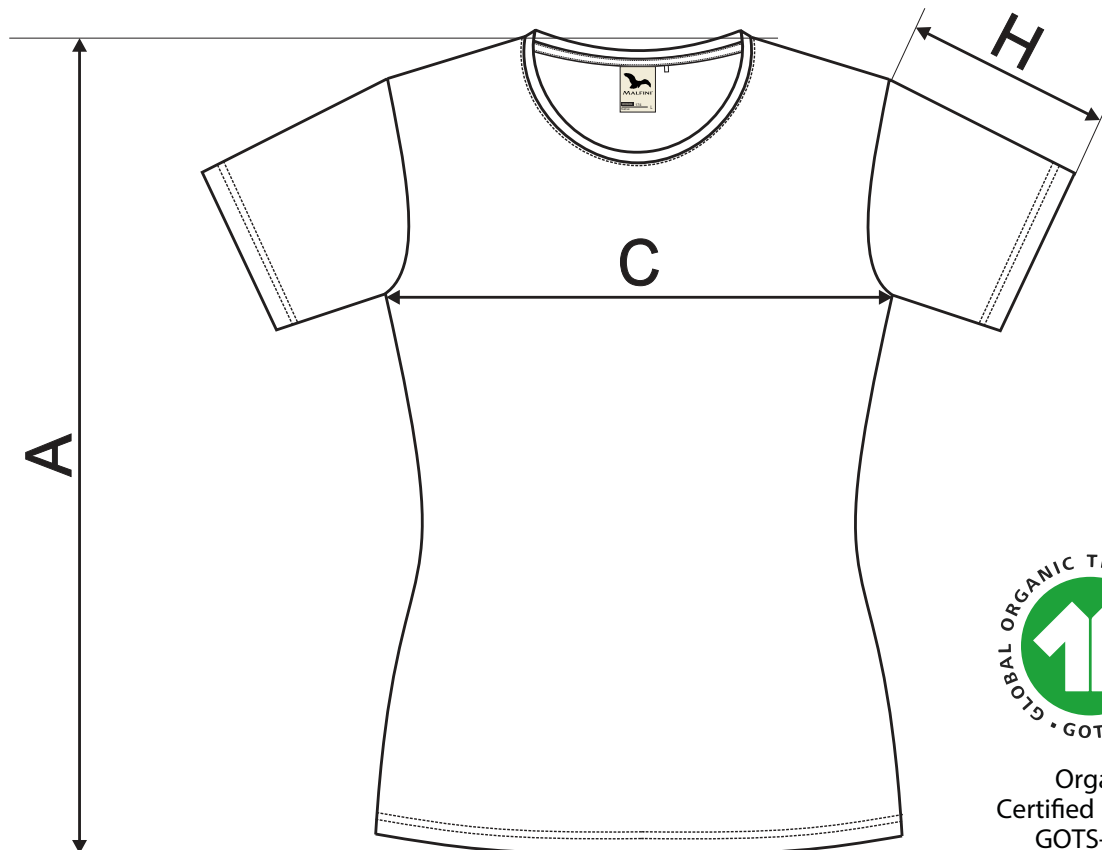

174 Native ♀

SIZE SPECIFICATION [cm]

size	XS	S	M	L	XL	2XL
A	60	62	64	66	68	70
C	38	42	46	50	55	61
H	14	15	16	17	18	19

All size specifications listed are in cm. Accepted tolerance of up to ± 5%.

Organic
Certified by Intertek
GOTS-14289