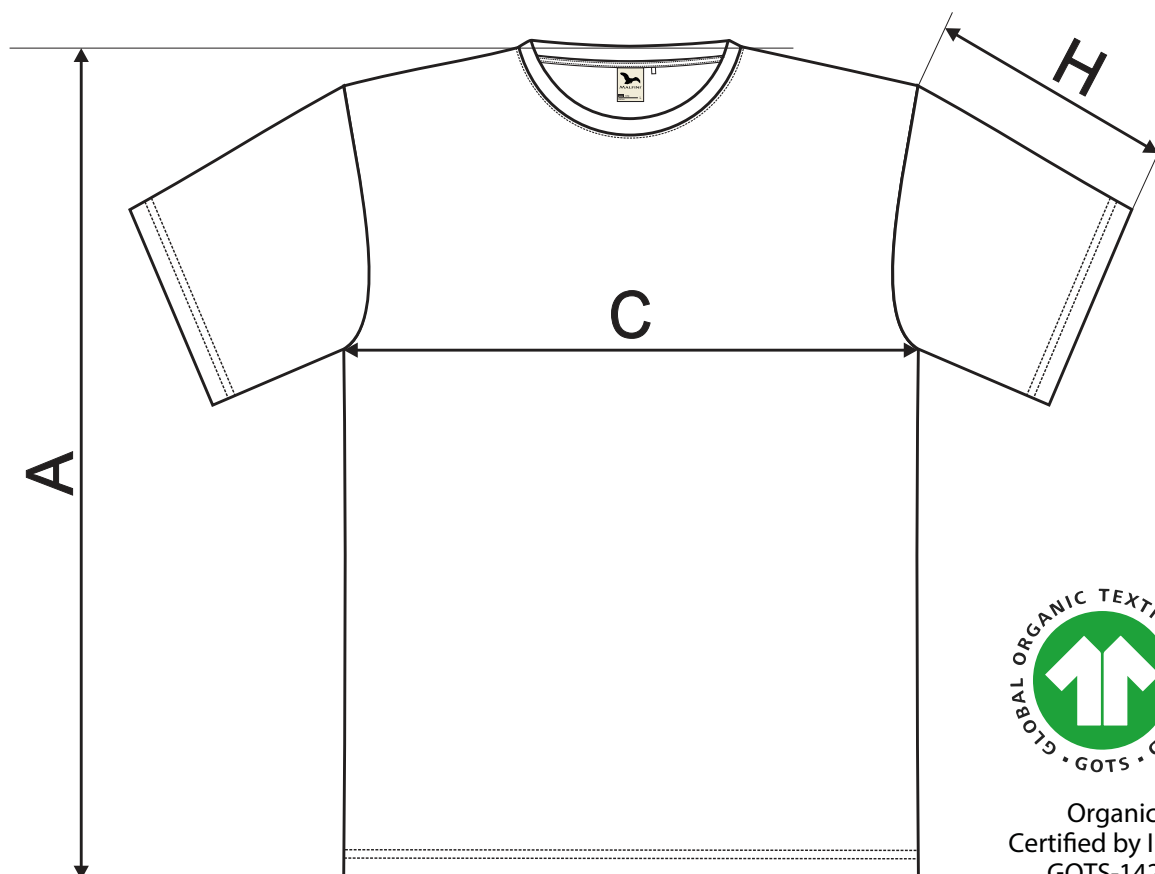

173 Native ♂

SIZE SPECIFICATION[cm]

size	S	M	L	XL	2XL	3XL
A	68	71	74	77	80	82
C	47	51	55	59	64	70
H	19	20	21	22	23	24

All size specifications listed are in cm. Accepted tolerance of up to ± 5%.

Organic
Certified by Intertek
GOTS-14289