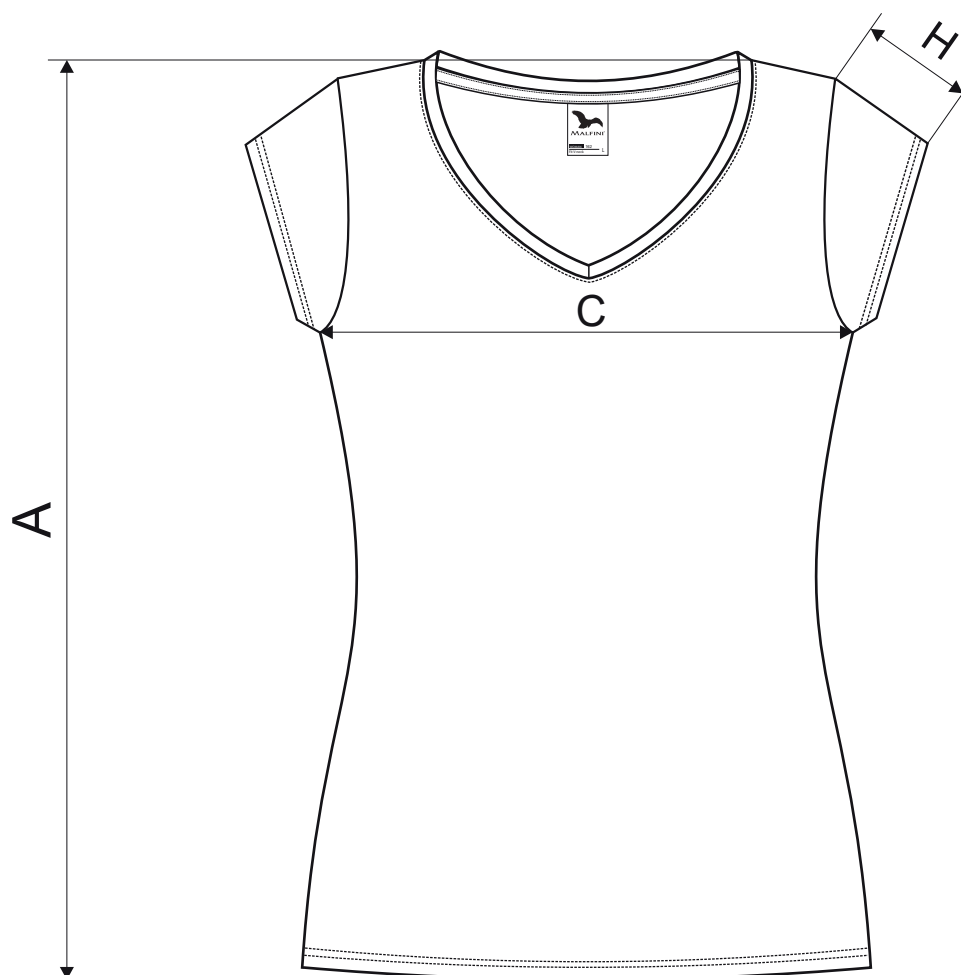

162 Fit V-Neck ♀

SIZE SPECIFICATION[cm]

| size | XS | S | M | L | XL | 2XL |
|------|----|----|----|----|----|-----|
| A | 61 | 62 | 63 | 65 | 67 | 69 |
| C | 40 | 43 | 46 | 50 | 55 | 61 |
| H | 9 | 10 | 11 | 12 | 13 | 14 |

All size specifications listed are in cm. Accepted tolerance of up to ± 5%.

Barva 12 / Colour 12:

Ostatni / Other colours:

STANDARD
100
PG020 153249
OETI