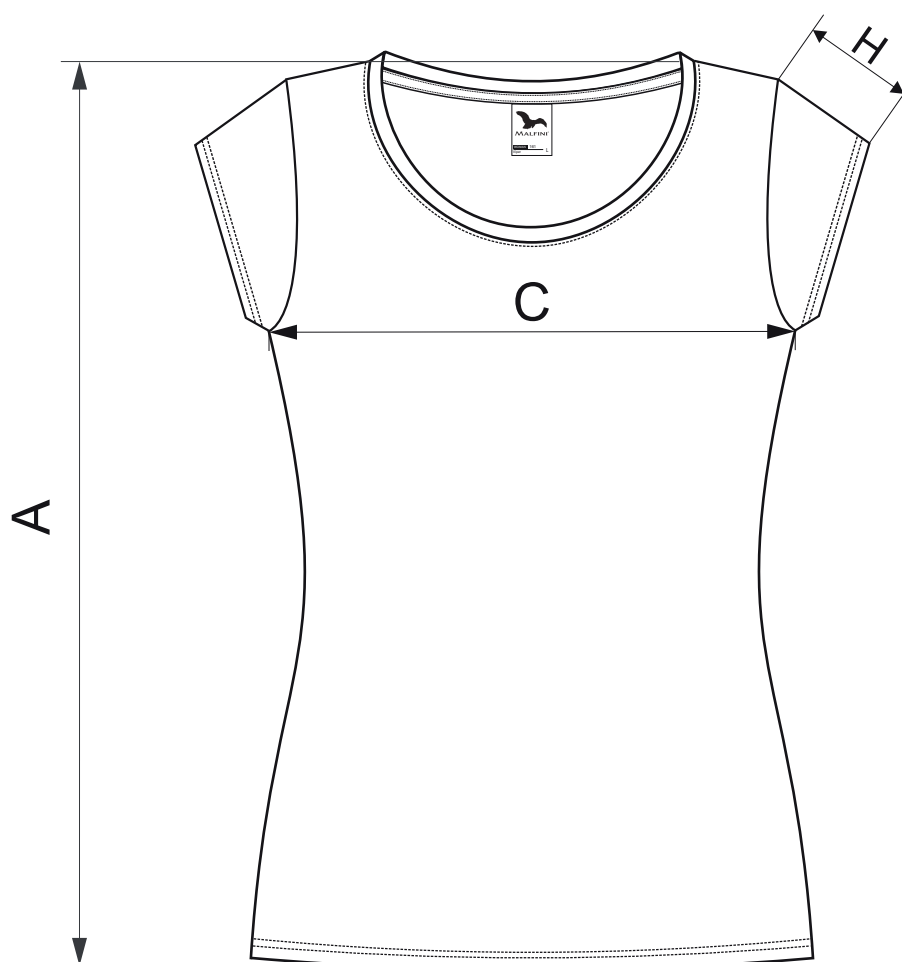

161 Viper ♀

SIZE SPECIFICATION[cm]

size	XS	S	M	L	XL	2XL
A	61	62	63	65	67	69
C	40	43	46	50	55	61
H	9	10	11	12	13	14

All size specifications listed are in cm. Accepted tolerance of up to ± 5%.

Barva 12 / Colour 12: