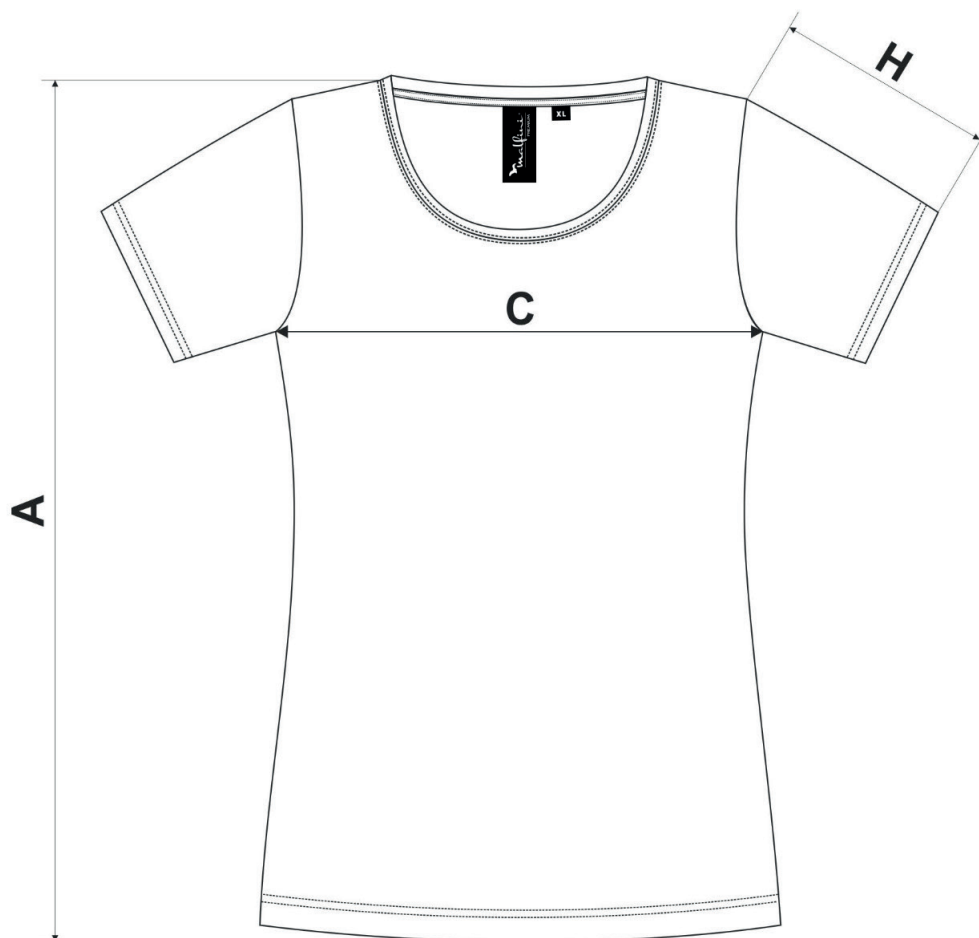

# 158 Merino Rise ♀

## SIZE SPECIFICATION [cm]

size	XS	S	M	L	XL	2XL
<b>A</b>	60	62	64	66	68	70
<b>C</b>	38	42	46	50	56	62
<b>H</b>	15	16	17	18	19,5	20,5

All size specifications listed are in cm. Accepted tolerance of up to  $\pm 5$  %.