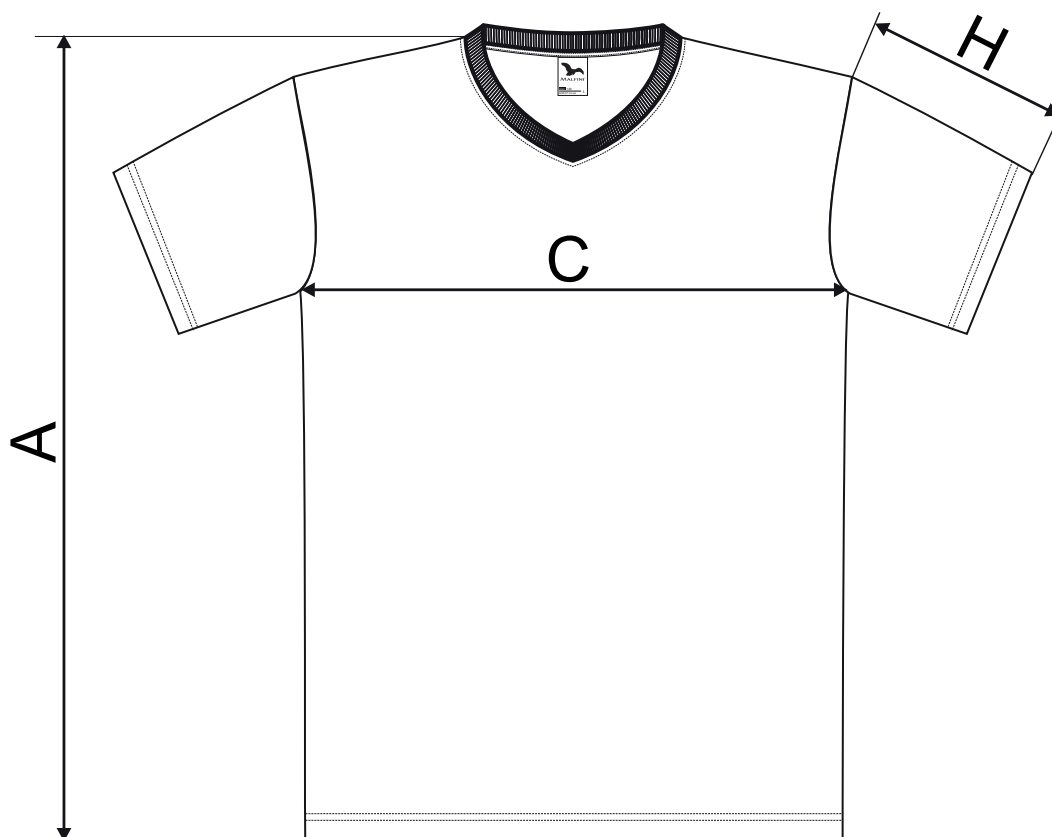

# 146 Slim Fit V-neck ♂

## SIZE SPECIFICATION[cm]

| size | S  | M  | L  | XL | 2XL | 3XL |
|------|----|----|----|----|-----|-----|
| A    | 66 | 69 | 72 | 75 | 78  | 81  |
| C    | 46 | 49 | 53 | 57 | 61  | 65  |
| H    | 17 | 18 | 19 | 20 | 21  | 22  |

All size specifications listed are in cm. Accepted tolerance of up to ± 5%.

Barva 12 / Colour 12:

Ostatní / Other colours:

STANDARD  
100  
PG020 153249  
OETI