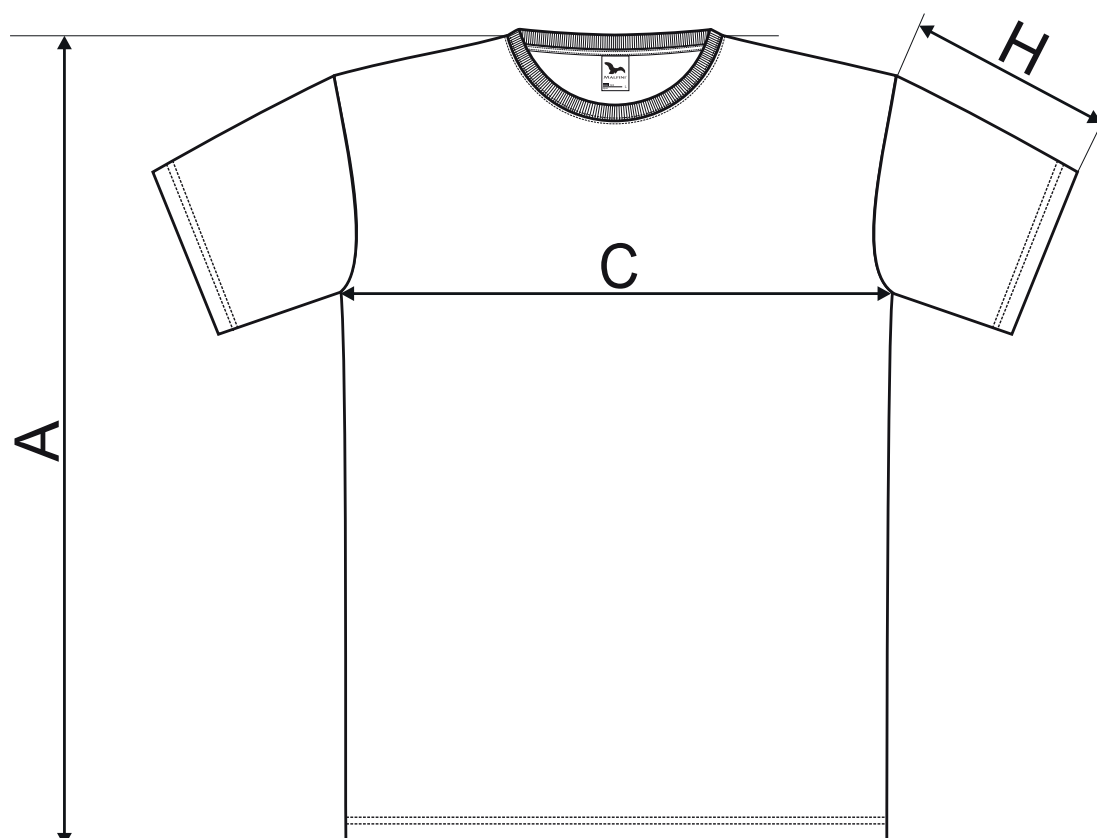

143 Viper ♂

SIZE SPECIFICATION[cm]

size	S	M	L	XL	2XL	3XL
A	66	69	72	74	76	79
C	46	49	53	57	61	67
H	17	18	19	20	21	22

All size specifications listed are in cm. Accepted tolerance of up to ± 5%.

Barva 12 / Colour 12: