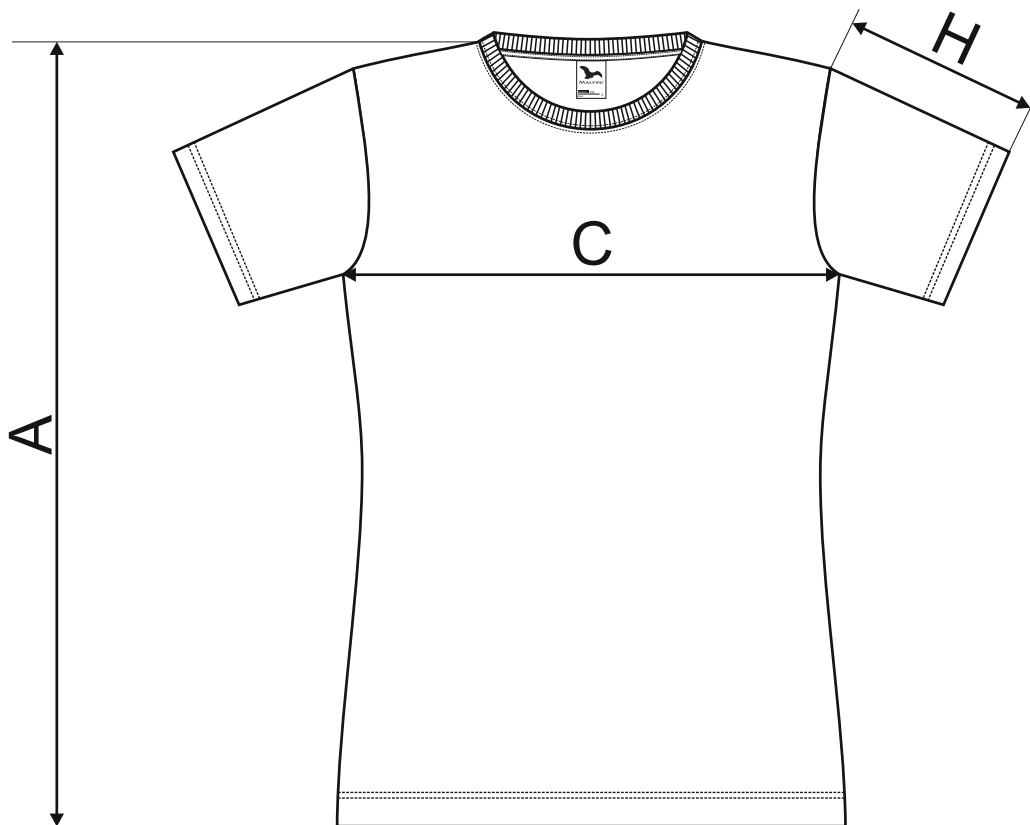

134 Basic ♀

SIZE SPECIFICATION[cm]

size	XS	S	M	L	XL	2XL	3XL
A	62	64	66	68,5	71	73,5	76
C	40	44	48	52	58	64	70
H	15,5	16,5	17,5	18,5	19,5	20,5	21,5

All size specifications listed are in cm. Accepted tolerance of up to ± 5%.

STANDARD
100
PG020 153249
OETI

Bary 03, 12 / Colours 03, 12:

Ostatní / Other colours: